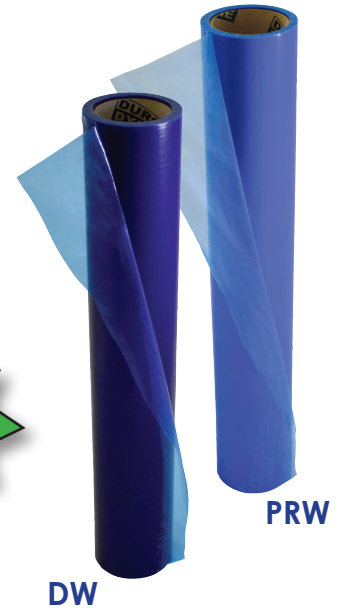

DYN-O-WRAP

Dyn-O-Wrap is a self-adhesive film which can protect uninstalled duct sections from the intrusion of contaminants. While duct is handled, stored, or transported, its interior is unprotected from water, dust and debris. Dyn-O-Wrap applied over the openings will securely seal the duct and block this exposure. With adhesion strong enough to resist separating from the duct during transportation, the film is easily removed when necessary without leaving any residue. Dyn-O-Wrap is thicker than most other wraps on the market and the extra thickness ensures greater durability. Due to the vast array of shop needs, Duro Dyne now offers several varieties of Dyn-O-Wrap, including puncture resistant and reverse wound puncture resistant.

FEATURES

- Thicker than most other duct wrapping films
- Durable and flexible
- Self-adhesive inner surface
- Excellent adhesion to duct & fittings
- Easily removable without leaving residue in most temperatures

SPECIFICATIONS

- Application: Galvanized Steel, Stainless Steel, Aluminum
- Tensile Strength: Minimum 10 psi
- Elongation: Twice its original length
- UV resistant and waterproof
- Color: Blue
- Disposal: Recyclable