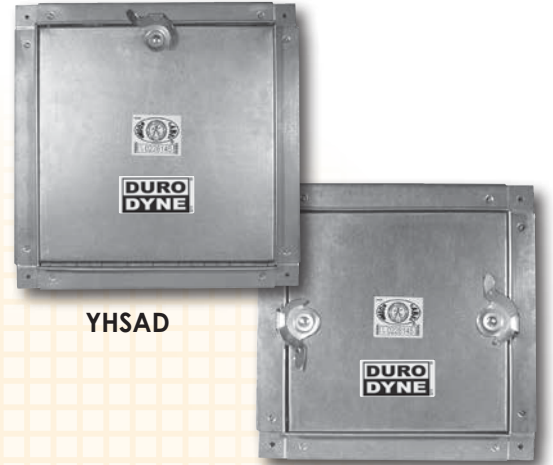

# UNION LABEL SELF STICK ACCESS DOORS

Access doors are used in duct systems for many reasons. Entry is often required to facilitate duct cleaning, examine equipment, or to test, repair, or troubleshoot system components.

Duro Dyne YHSAD & YCSAD access doors provide an easy four step solution. Size and cut a hole in the duct wall. Peel the release paper from the foam gasketed access door frame. Press the frame into position. Insert one screw into each of the four pre-punched holes in the frame.

YHSAD

YCSAD

**FEATURES:**

- 24 gauge galvanized steel construction
- Saves time and is easy to position - No frame "dove tails" to align and bend
- 10 stock sizes from 4"x4" through 24"x24"
- Tested to 10' SP with minimal leakage
- One inch wide gasketed frame for fastening and sealing integrity
- Doors insulated with one inch thick fiberglass