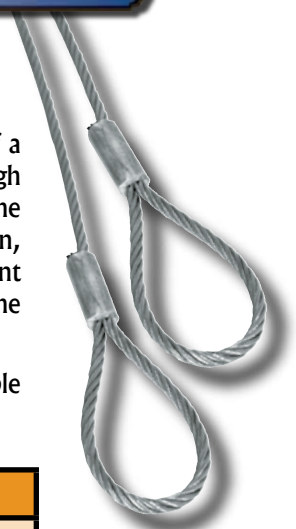

### **DURO LOOP CABLE SLING**

The Duro Loop Cable Sling enhances the Dyna-Tite suspension system by the addition of a pre-looped cable end. Once the wire rope is pulled around the anchor point and through the looped end of the cable, it is already secured at one end, saving time at the jobsite. The remaining wire rope "drop" is passed through a channel in the Dyna-Tite Cable Lock. Then, the wire rope is either wrapped around the ductwork or inserted through a fastening point and back up into the second channel of the same cable lock. The locking teeth inside the cable lock engage the wire rope which secures the ductwork in place.

To ensure maximum safety, use only looped wire rope supplied by Duro Dyne with cable lock applications.

**DURO LOOP**

<b>Ordering Information</b>			
<b>Item #</b>	<b>Code</b>	<b>Description</b>	<b>Quantity</b>
30228	LC5-332	3/32in X 5ft 1-1/2in Looped Cable	100 per carton
30229	LC10-332	3/32in X 10ft 1-1/2in Looped Cable	100 per carton
30230	LC15-332	3/32in X 15ft 1-1/2in Looped Cable	100 per carton
30233	LC5-18	1/8in X 5ft 3in Looped Cable	100 per carton
30234	LC10-18	1/8in X 10ft 3in Looped Cable	100 per carton
30235	LC15-18	1/8in X 15ft 3in Looped Cable	100 per carton
30232	LC25-332	3/32in X 25ft 1-1/2in Looped Cable	50 per carton
30237	LC25-18	1/8in X 25ft 3in Looped Cable	50 per carton

### **CABLE SADDLE**

Dyna-Tite Cable Saddle is used to protect spiral or rectangular ductwork from the abrasions of cable. The flexible saddle material is available in 25 foot rolls and is dispensed through an opening in the carton. The smooth lightweight construction provides easy use on the job site and allows for the saddle to be readily cut to length.